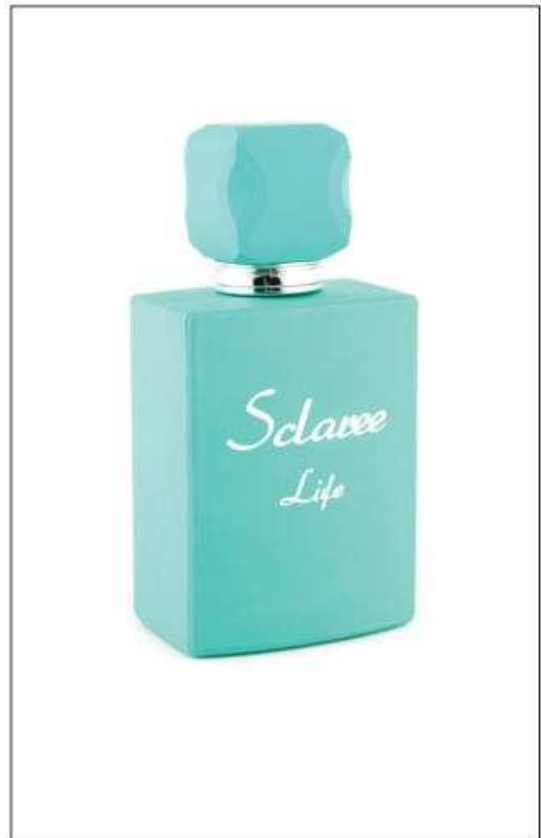

کلیه حقوق مادی و معنوی این آثار متعلق به شرکت سورنا انتخاب برتر بوده و هرگونه سوء استفاده از آن ها پیگرد قانونی دارد.